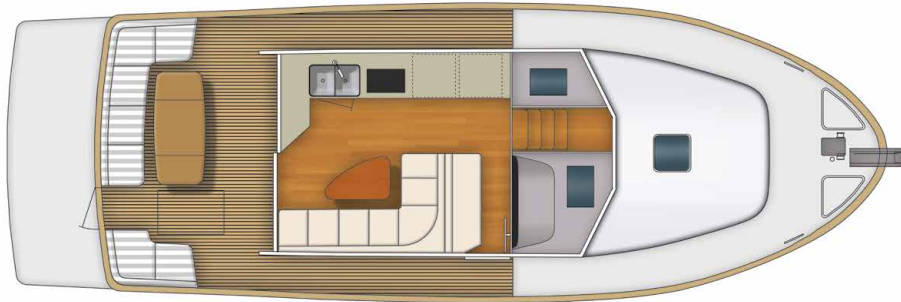

## 380 SEDAN

Length Overall (inc, swim platform)	11.7m (38' 4")
Beam	4.11m (13' 5")
Maximum Draft approx	1.16m (3' 8")
Sleeping Capacity	6 person
Fuel Capacity approx.	1,170 litres
Water Capacity approx.	550 litres
Holding Tank Capacity approx.	200 litres
Engine	Volvo D6 300HP to inc electronic controls and display