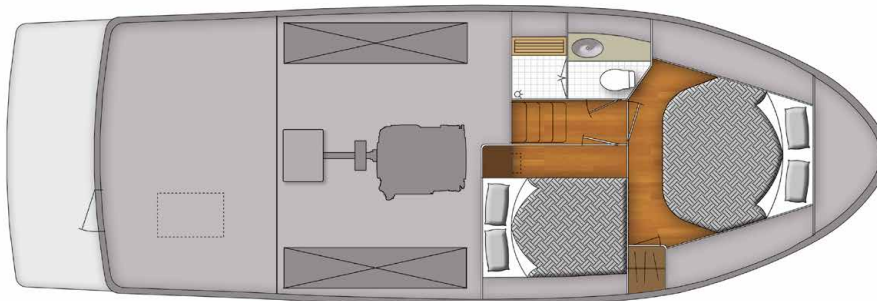

## 380 SEDAN

Length Overall (inc, swim platform)	11.7m (38' 4")
Beam	4.11m (13' 5")
Maximum Draft approx	1.16m (3' 8")
Sleeping Capacity	6 person
Fuel Capacity approx.	1,170 litres
Water Capacity approx.	550 litres
Holding Tank Capacity approx.	200 litres
Engine	Volvo D6 300HP to inc electronic controls and display